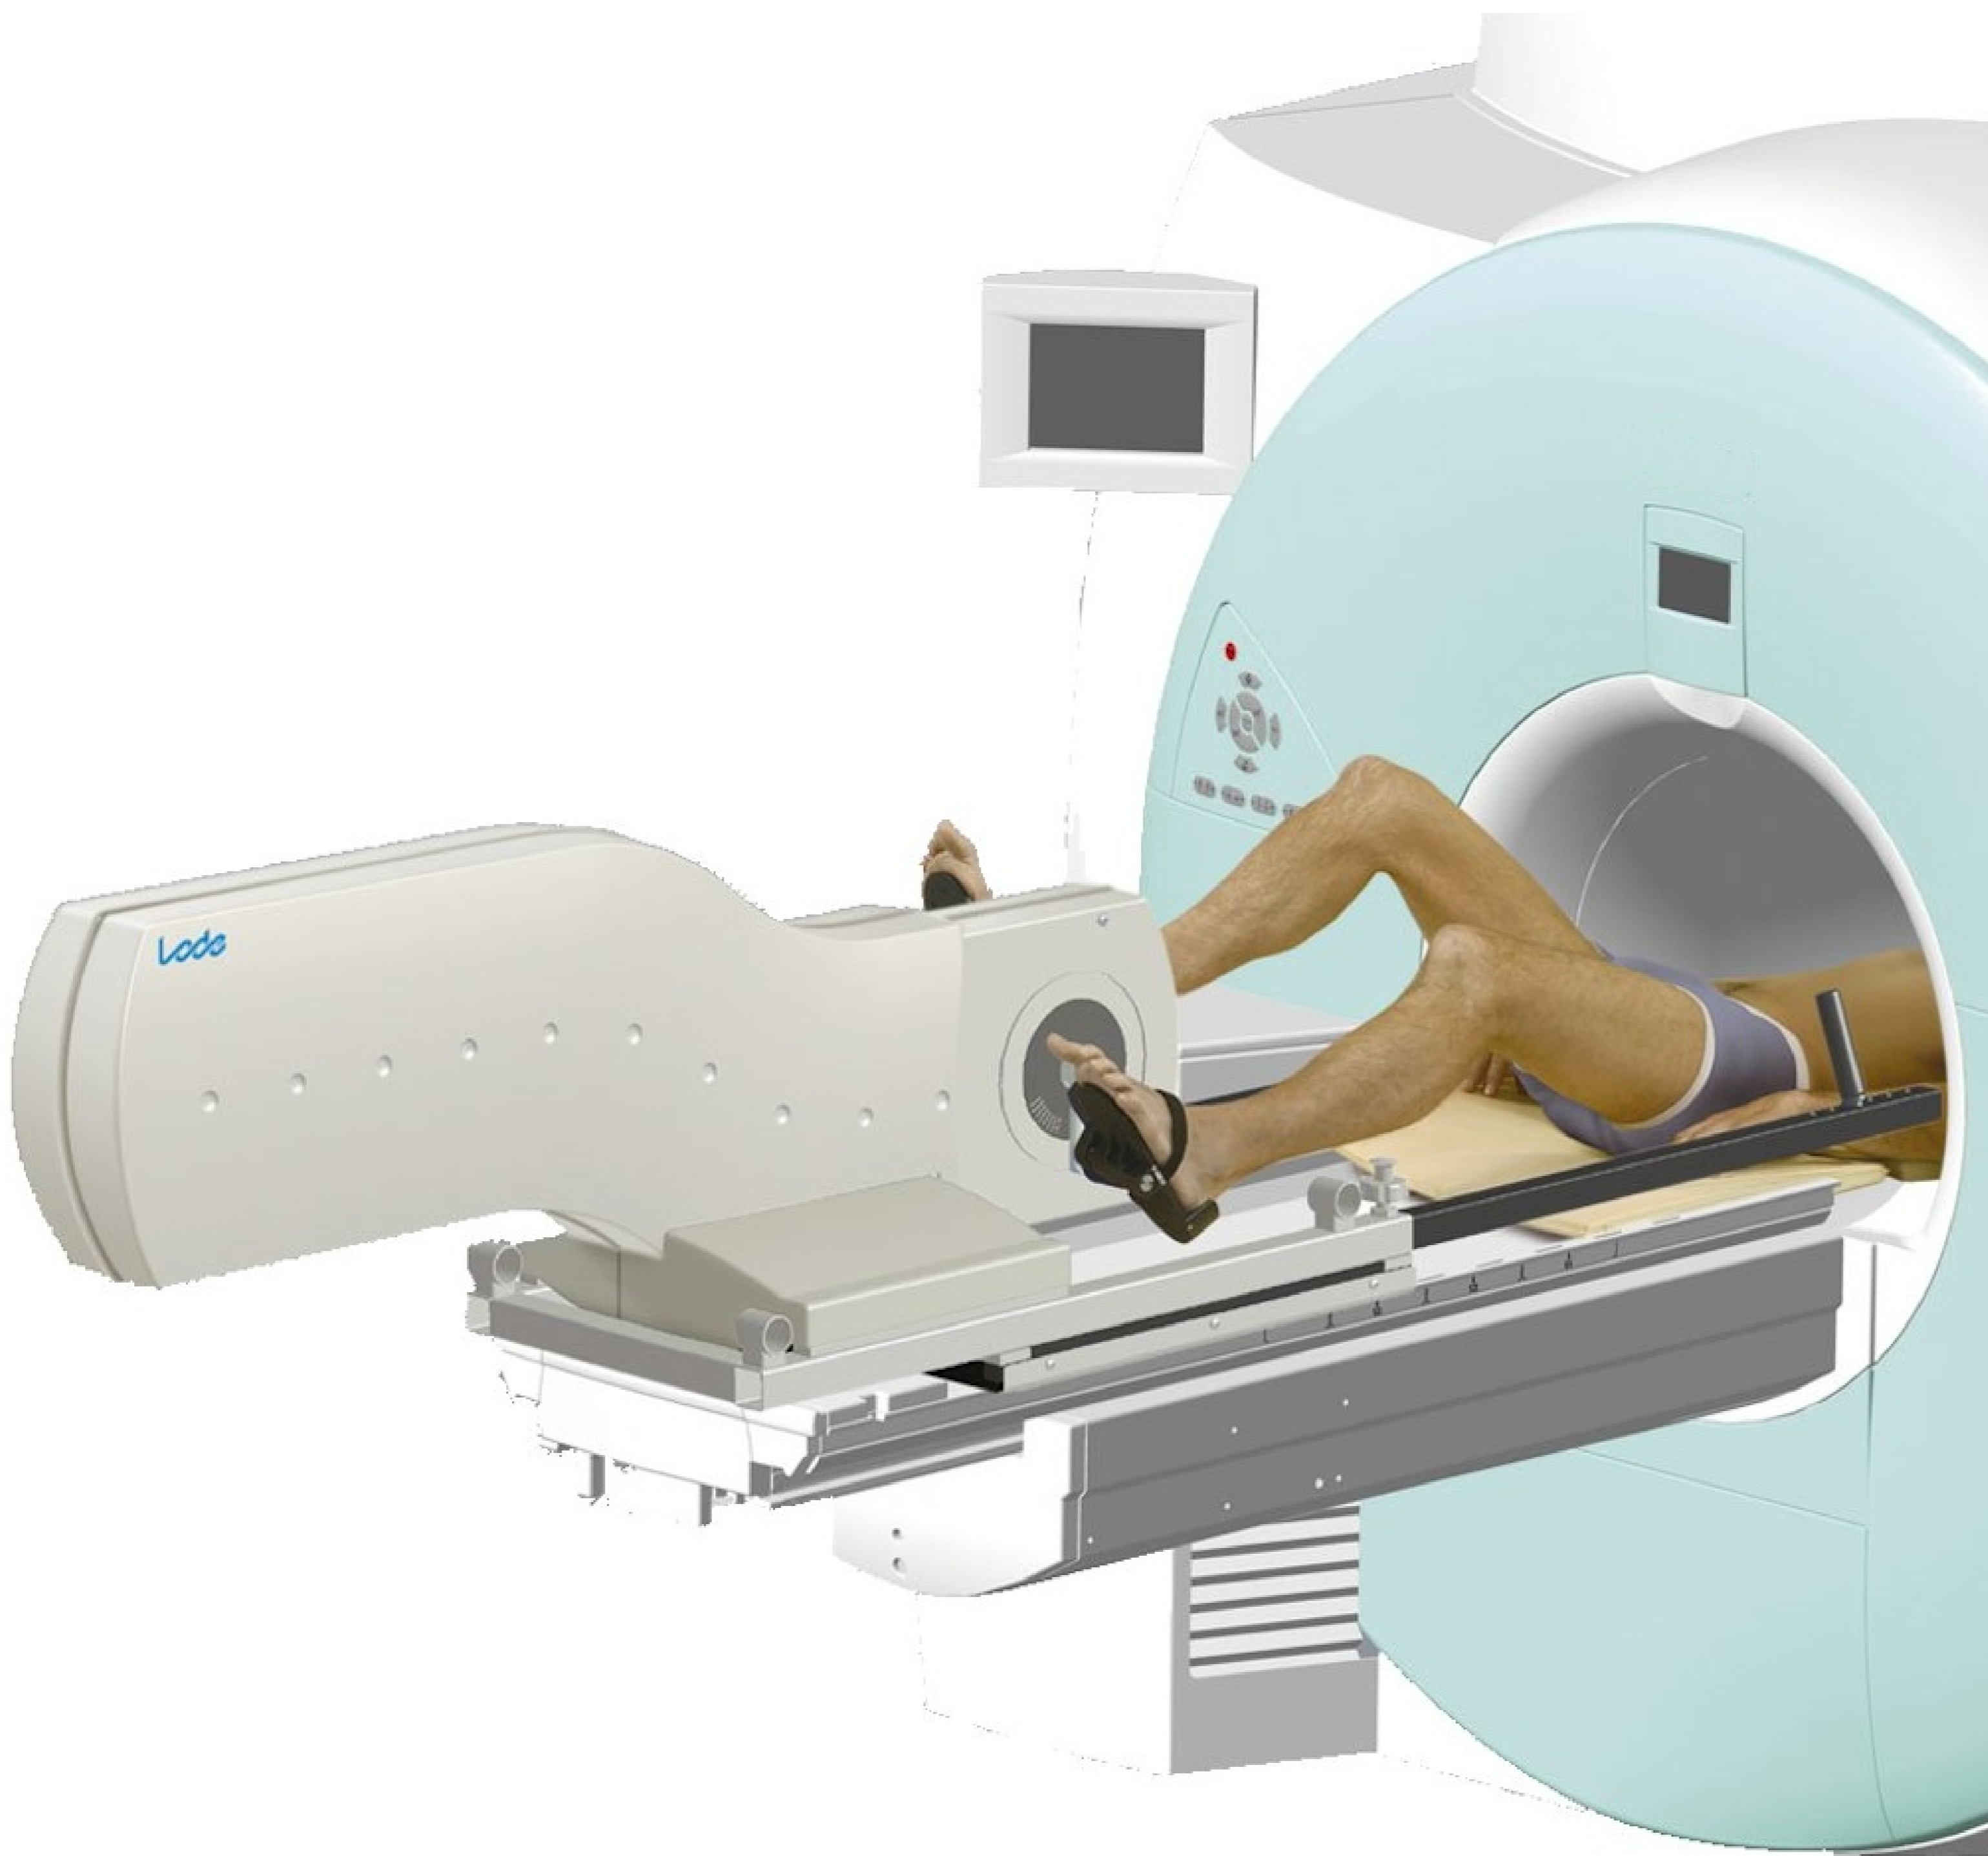

# MR Ergometer Pedal

Unique ergometer for MRI

High standards

Compatible with various MRIs at 1.5 and 3 Tesla

Tesla independent

Medication free, load adjusted patient  
activation during MR scans