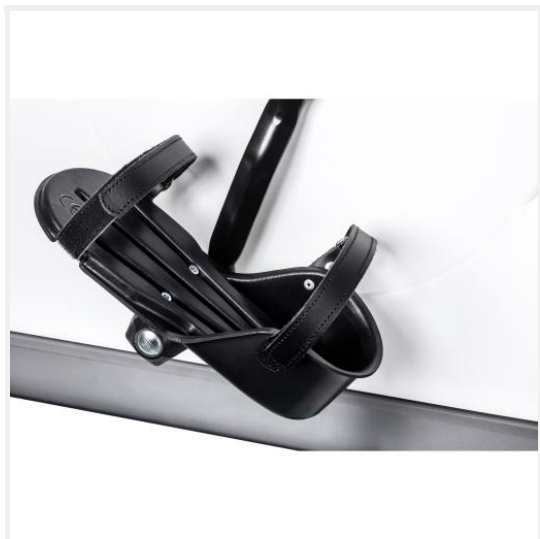

Pedal shoes pediatric (pair)

Pedal shoes for children

Original
Quality
Option

Pedal shoes for children

Pedal shoes allowing children to do reclining ergometry

Multifunctional

The ergometer can be used in various ergometry settings, enabling a multifunctional deployment.

Stability

Since athletes are getting more and more powerful and testing more extreme, the ergometer is designed for high workloads up to 2500 watt. Even the strongest and most powerful athletes will experience a stable and comfortable basis.