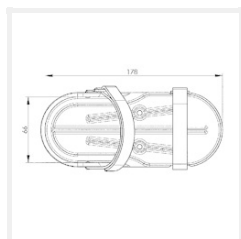

Multifunctional

The ergometer can be used in various ergometry settings, enabling a multifunctional deployment.

Stability

Since athletes are getting more and more powerful and testing more extreme, the ergometer is designed for high workloads up to 2500 watt. Even the strongest and most powerful athletes will experience a stable and comfortable basis.

**7
watt**

Extreme low start up load

The extreme low start-up load of 7 watts and the adjustability in small steps of 1 watt make this ergometer perfectly suitable for many different applications. The standard control unit shows multiple ergometry parameters and you can determine your specific default setting and start-up menu.